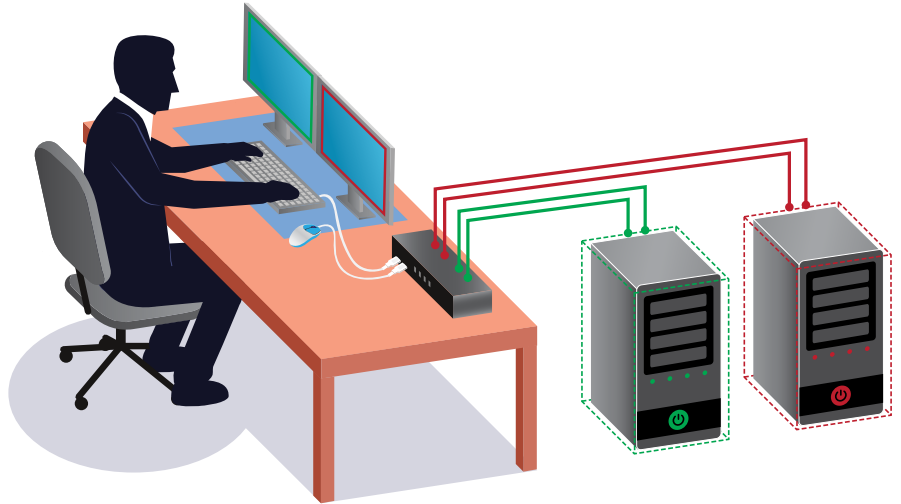

KVM SWITCH WITH DUAL DISPLAY TO ACCESS AND CONTROL MULTIPLE DUAL-HEAD SERVERS

Raritan's MasterConsole® Digital Dual KVM switches (MCD-DUAL) enable a single user to manage and control multiple dual-head servers with borderless mouse switching. MCD-DUAL switches can be cascaded to manage up to 64 servers at distances up to 150 feet (45 meters). Standard Category 5/6/6e unshielded twisted-pair (UTP) cables are used to connect computers. Ports can also be switched via mouse movement, hotkeys, or OSD.

FEATURES

- Manage Multiple Dual-Head Servers with Dual Display
- Support Port Switching by Mouse
- Connect to Servers with VGA, DVI, HDMI, and DisplayPort Video
- Space-Saving Design
- HD Video Resolutions
- MasterConsole Digital Computer Interface Module (MDCIM) Technology
- Simple Installation
- AutoScan and AutoSkip
- New User Privilege Level

MANAGE MULTIPLE DUAL-HEAD SERVERS

Connect to servers up to 100 feet away via DVI/HDMI/DP CIMs or UTP VGA combo cables.

SUPPORT PORT SWITCHING BY MOUSE

Save time and increase productivity by quickly switching channels with the mouse.

KVM ACCESS WITH DUAL-DISPLAY AND BORDERLESS MOUSE SWITCHING

DUAL DISPLAY KVM ACCESS AND CONTROL OF MULTIPLE SERVERS

The new MasterConsole Digital Dual-Display (MCD-DUAL) SMB KVM switches support dual-display output, digital video interfaces and audio with borderless mouse port switching.